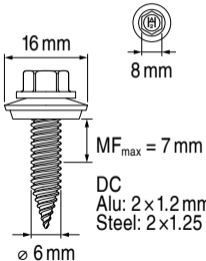

S-MS 51S 6.0x25

#2414921

Rostfrei / Inox / Stainless A2

2422910-04.2025